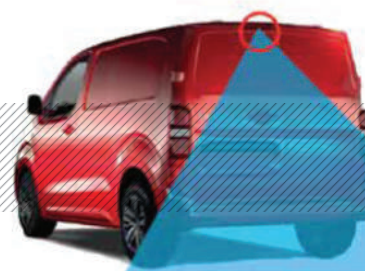

KZVRVC07PE **3RD BRAKE LIGHT CAMERA**

PEUGEOT EXPERT
CITROEN JUMPY
CITROEN SPACE TOURNER
TOYOTA PROACE

Tempo di installazione 2 ore
Installationszeit 2 Stunden